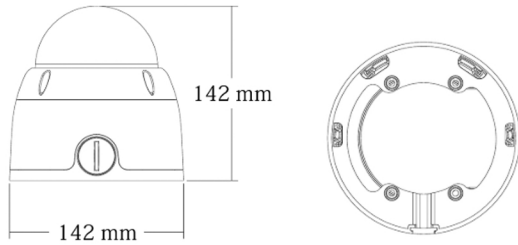

### 30m IR Dome camera

#### Features:

- > 5MP resolution
- > Indoor motorized lens
- > 30m IR distance
- > 2.7-13.5mm

#### Dimensions:

#### Technical Specifications:

Model Number	TR-S5.0IP/30M
Platform	5mp
Sensor Chip	1/2.8" SONY CMOS sensor
TV System	NTSC / PAL
Resolution	5.0 megapixels
IR Distance	30m
Lens	2.7-13.5mm motorized lens
Min. Illumination	0.01 Lux / F1.2
S/N Ratio	>52dB
Scanning System	Progressive scan
Shutter Speed	Up to 1/10,000 s
Video Output	RG45 Ethernet (10M/100M)
Video Compression	H.265/H.264/MJPEG
Bit Rate	64 - 12,000 kbps
Max Image Size	2560X1944
Frame Rate	2592*1944@20fps
Streaming	3 streams
Protocol Compliancy	ONVIF 2.4
Protocol	TCP/IP, HTTP, DHCP, FTP, DNS, DDNS, RTSP, NTP, SMTP
Wide Dynamic Range	DWDR
Auto Gain Control	Yes
Back Light Compensation	On / off
DNR	3D-DNR
White Balance	Auto
Storage Temperature	-30 to 60°C
Operating Temperature	-10 to 50°C
Operating Humidity	95% max
Power Source	DC12V±10%, 950mA